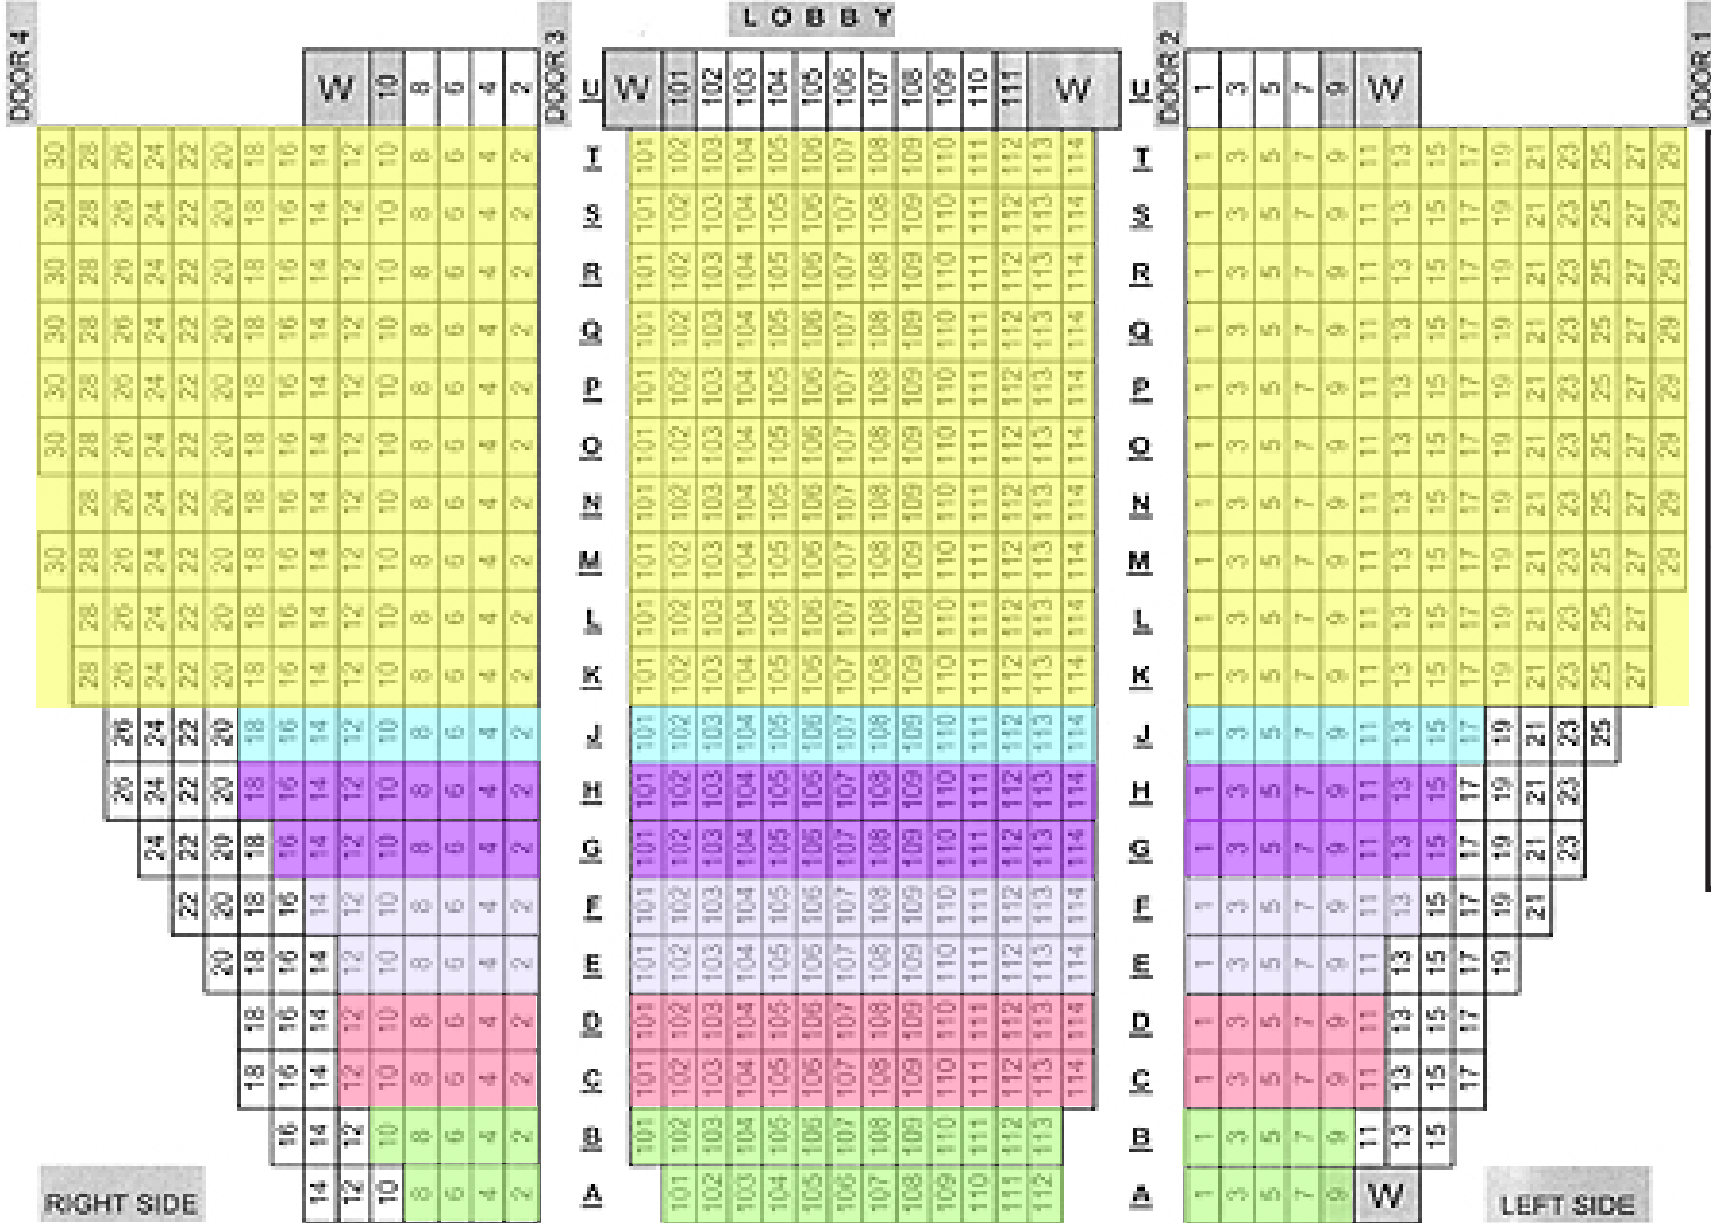

Northern California Ballet - Midsummer Premium Ticket Outlet Locations

PARADISE PERFORMING ARTS CENTER

LOBBY

- Reserved Ticket Outlets
- Trudi Angel (NCB) (Green)**
Rows A-B
- Comeback Diner (Red)**
Rows C-D
- PIP Printing (Grey)**
Rows E-F
- Jaki's Hilltop Cafe (Purple)**
Row G-H
- PPAC (Blue)**
Row J
- General Admission
(Yellow)
- PPAC Box Office
Restricted View Seats
(White/Clear)